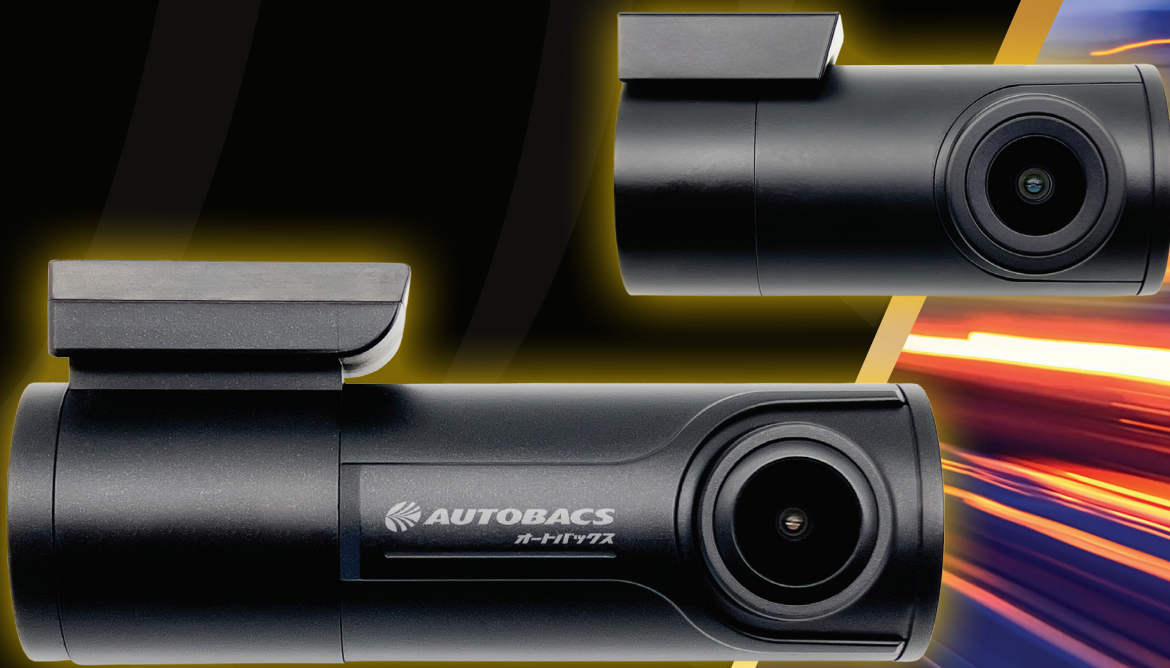

EAGLE-i

DASH CAMS

先
進
技
術
の
あ
ん
心

SHD

2K

4K

4K DASH CAM

EAGLE-i4.1K

- CAMERA SYSTEM**
UHD 4K RESOLUTION
- DUAL BAND WI-FI**
SUPPORTS 2.4GHZ AND 5GHZ BANDS
- SONY STARVIS**
VIDEO SENSOR
- GPS DATA LOGGING**
ROUTE & SPEED PLAYBACK
- 128GB SANDISK**
HIGH ENDURANCE CARD INCLUDED
- VOLTAGE SENSING**
HARD WIRING KIT WITH 3 FUSE TAPS
- PARKING MODE**
PEACE OF MIND PROTECTION
- USB CIG POWER**
12/24V

SPECIFICATIONS

- Display: No
- Image Sensor: 8MP Sony STARVIS IMX415
- Resolutions: UHD 4K 3840 x 2160 30fps
QHD 2K 2560 x 1440 30fps
FHD 1920 x 1080 30fps
- Lens: 4G Element Glass
- Lens Diagonal Viewing Angle: 135°
- Memory Support: Up to 1 x 128GB Micro SD Card
- Micro SD: Includes 128GB SanDisk High Endurance
- WiFi: Dual Band 2.4GHz & 5GHz
- App: Yes, "AUTOBACS DRIVE" App
- GPS Function: Yes
- Mapping Data: Route, Speed
- Night Vision: WDR (Wide Dynamic Range)
- G-Sensor: Yes
- Parking Monitoring: Yes
- Seamless Loop Recording: Yes
- Video Format: MP4
- Power Supply: 12/24V Cig Power Lead
- Hard Wiring Kit: Input: 10-30V DC, Output: 5VDC 2A
Low voltage protection: 11.9V/23.9V
3 Fuse Taps
Input 0.5m + Output 3.5m Cable length
- Built-In Battery: No
- Operating Temp: -20°C ~ +60°C
- Dimensions: Front: 98 x 29 x 43.8mm
Rear: 50 x 19 x 31mm

INCLUDED IN THE BOX

- 128GB SanDisk High Endurance Micro SD Card
- Dual USB Car Charger
- 3.5 power Lead
- Hard Wiring Kit, Low Mini, Micro & Full Size Fuse Taps
- 3M Tape
- Panel Crowbar Tool

RoHS CE

4K + FHD DASH CAM with GPS